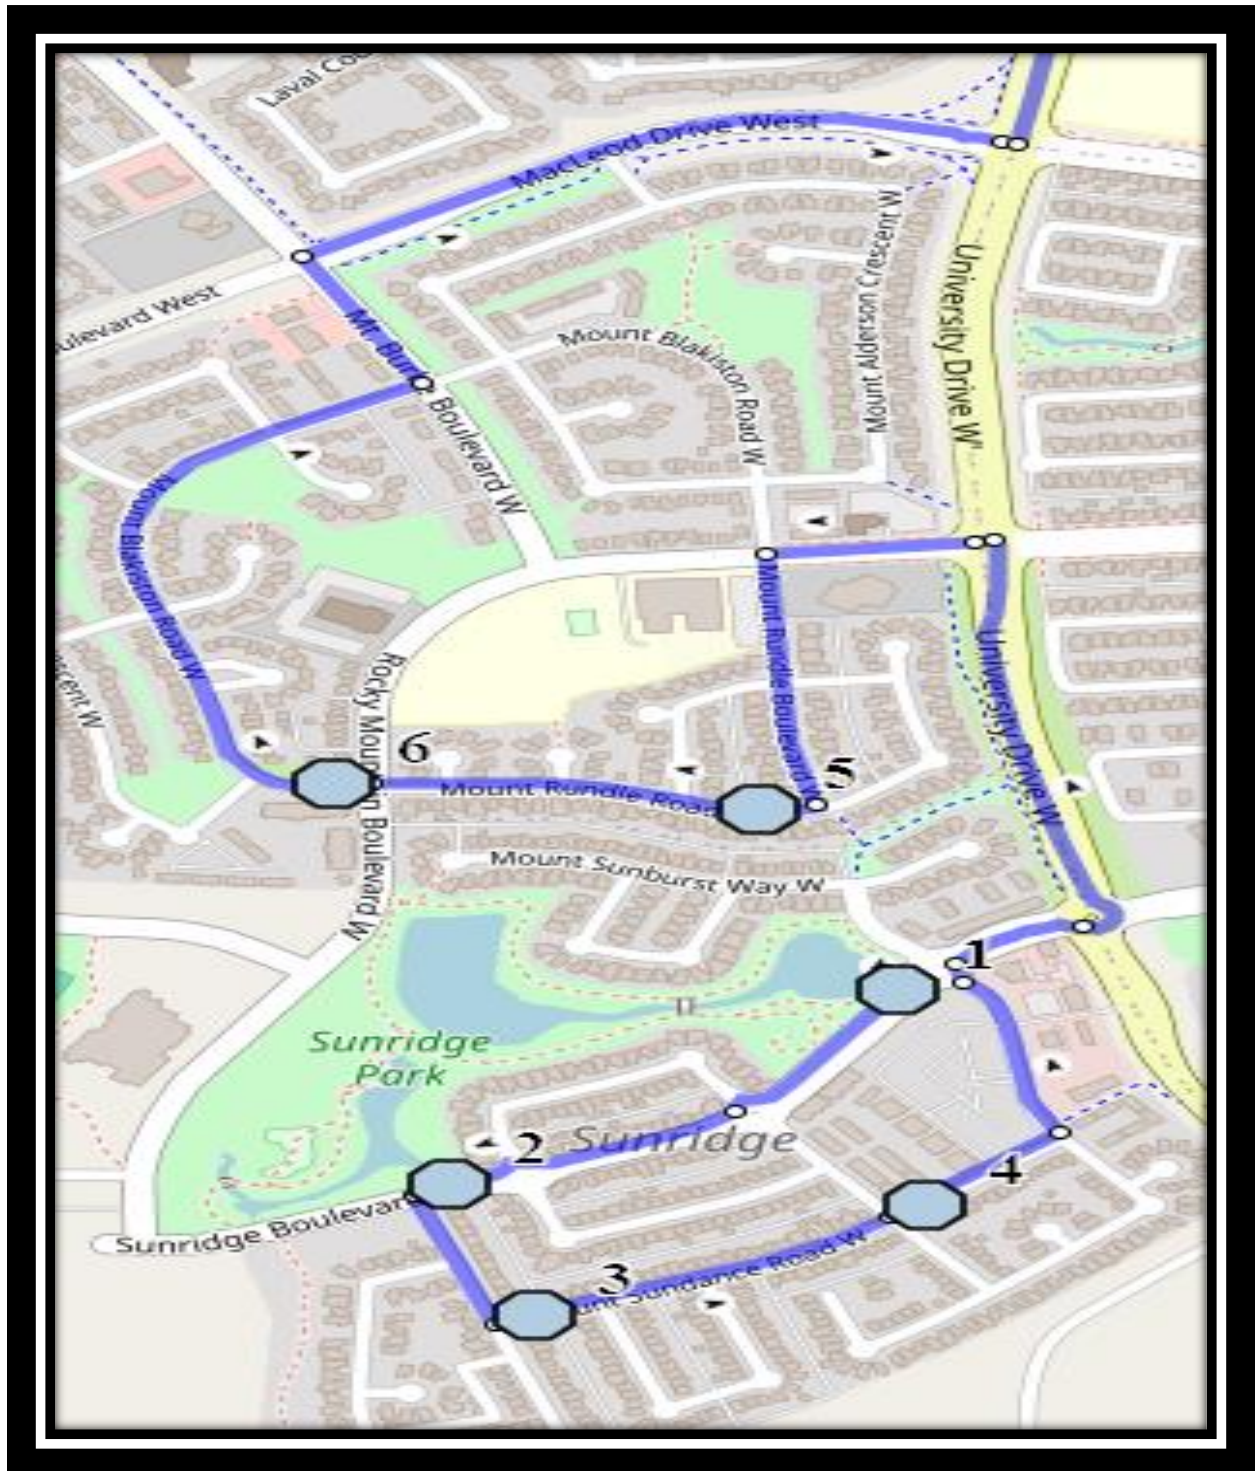

LCI W5

REVISED: September.30,2024

EFFECTIVE: October.3,2024

AM/PM ROUTE THE SAME WATCH
MAP AND DRIVER DIRECTIONS

Lethbridge Collegiate Institute – 1701 5 Ave South – (403) 328-9606

Please arrive 10 minutes before scheduled pick up and drop off times. Times shown may vary due to weather & traffic conditions.

LCI W5

REVISED: September.30,2024

EFFECTIVE: October.3,2024

Monday – Friday

#1 - 7:11 AM - Sunridge Blvd West Southbound - west of Mt Sunburst Way

#2 - 7:12 AM - Sunridge Blvd W Westbound - between Mt Sunridge Ln and Mt Sundial Crt

#3 - 7:13 AM - Mt Sundance Road W Eastbound - west of Sundial Crt at mailbox

#4 - 7:16 AM - Sunridge Road West Eastbound - east of Mt Sundance Manor

#5 - 7:19 AM - Mt Rundle Road W Westbound - west of Mt Rundle Blvd before alley

Please arrive 10 minutes before scheduled pick up and drop off times. Times shown may vary due to weather & traffic conditions.

Bus routes and maps are subject to change. For the most up-to-date version, visit www.southland.ca/lethbridge.