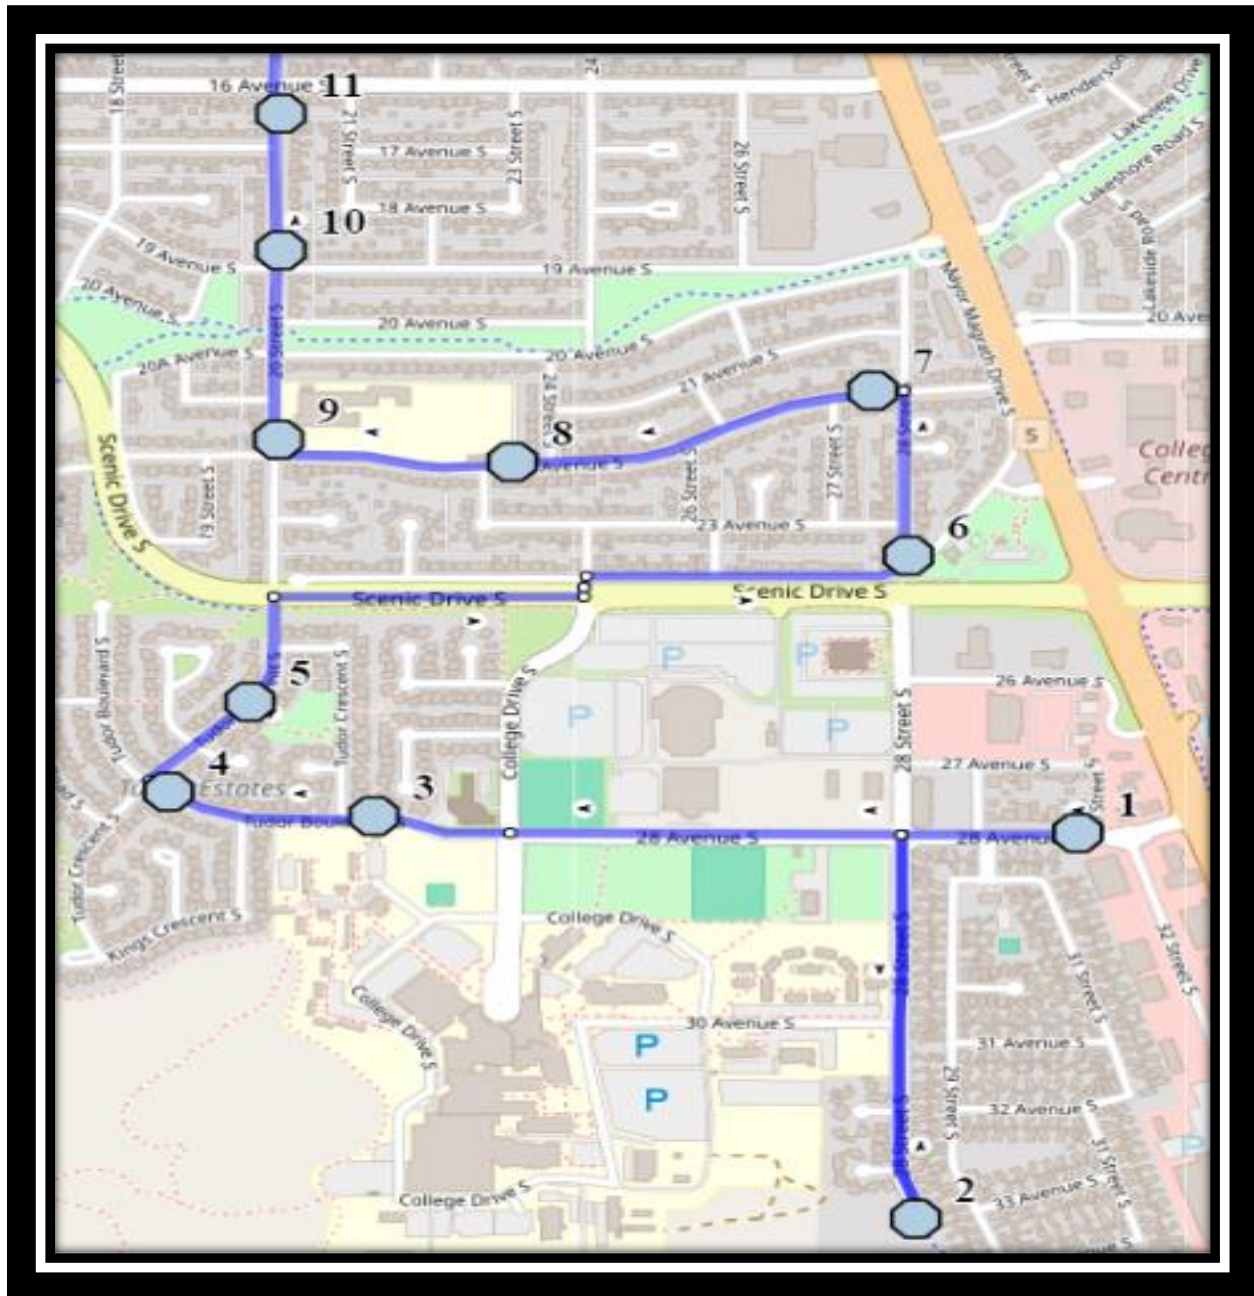

CFM S3

REVISED: October 31, 2024

EFFECTIVE: November 4, 2024

AM Route / PM same direction

Catholic Central High East – 405 18 Street South – (403) 327-4596

St. Francis Middle School – 333 18 Street South – (403) 327-3402

Ecole St. Mary’s – 422 20 Street South – (403) 327-3098

Please arrive 10 minutes before scheduled pick up and drop off times. Times shown may vary due to weather & traffic conditions.
Bus routes and maps are subject to change. For the most up-to-date version, visit www.southland.ca/lethbridge.