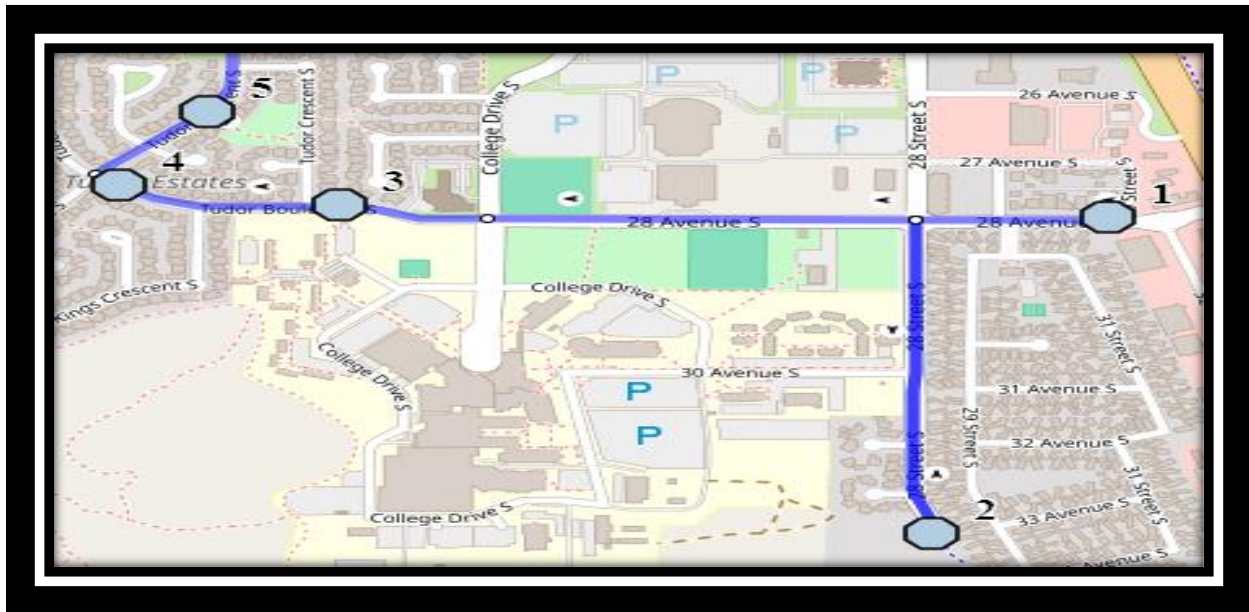

CFM S3

REVISED: October 31, 2024

EFFECTIVE: November 4, 2024

Catholic Central High East – 405 18 Street South – (403) 327-4596

St. Francis Middle School – 333 18 Street South – (403) 327-3402

Ecole St. Mary's – 422 20 Street South – (403) 327-3098

Please arrive 10 minutes before scheduled pick up and drop off times. Times shown may vary due to weather & traffic conditions.

Bus routes and maps are subject to change. For the most up-to-date version, visit www.southland.ca/lethbridge.