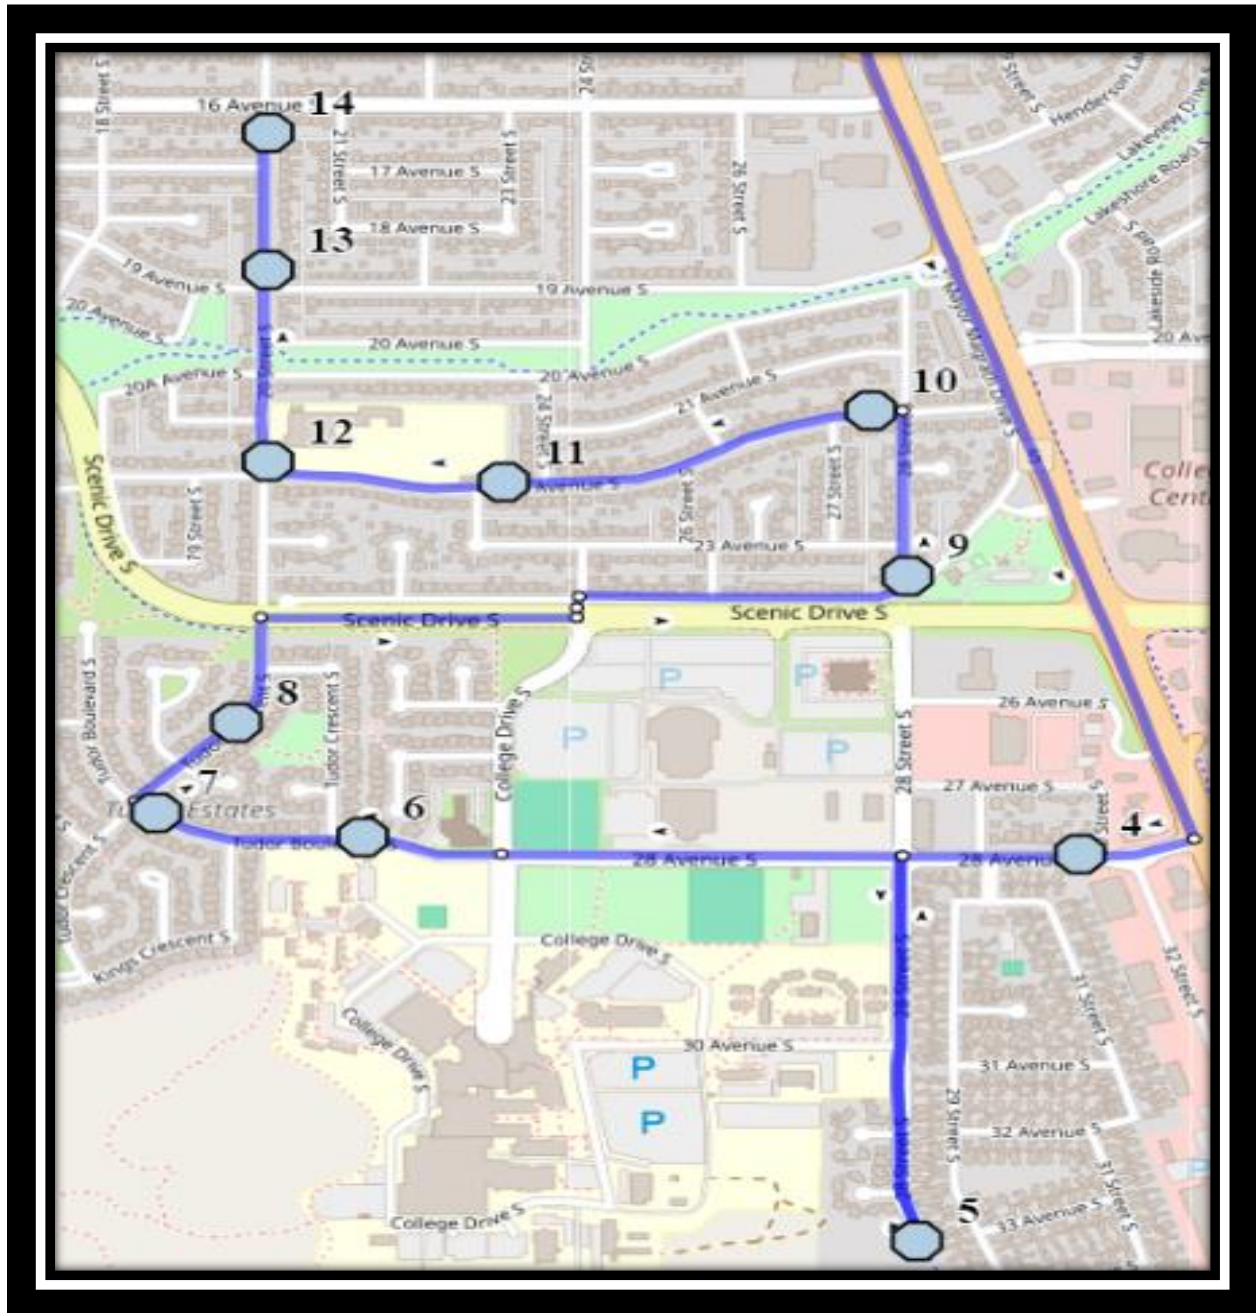

CFM S3

REVISED: October 31, 2024

EFFECTIVE: November 4, 2024

PM Route – Same direction as AM

Catholic Central High East – 405 18 Street South – (403) 327-4596

St. Francis Middle School – 333 18 Street South – (403) 327-3402

Ecole St. Mary's – 422 20 Street South – (403) 327-3098

Please arrive 10 minutes before scheduled pick up and drop off times. Times shown may vary due to weather & traffic conditions.

Bus routes and maps are subject to change. For the most up-to-date version, visit www.southland.ca/lethbridge.