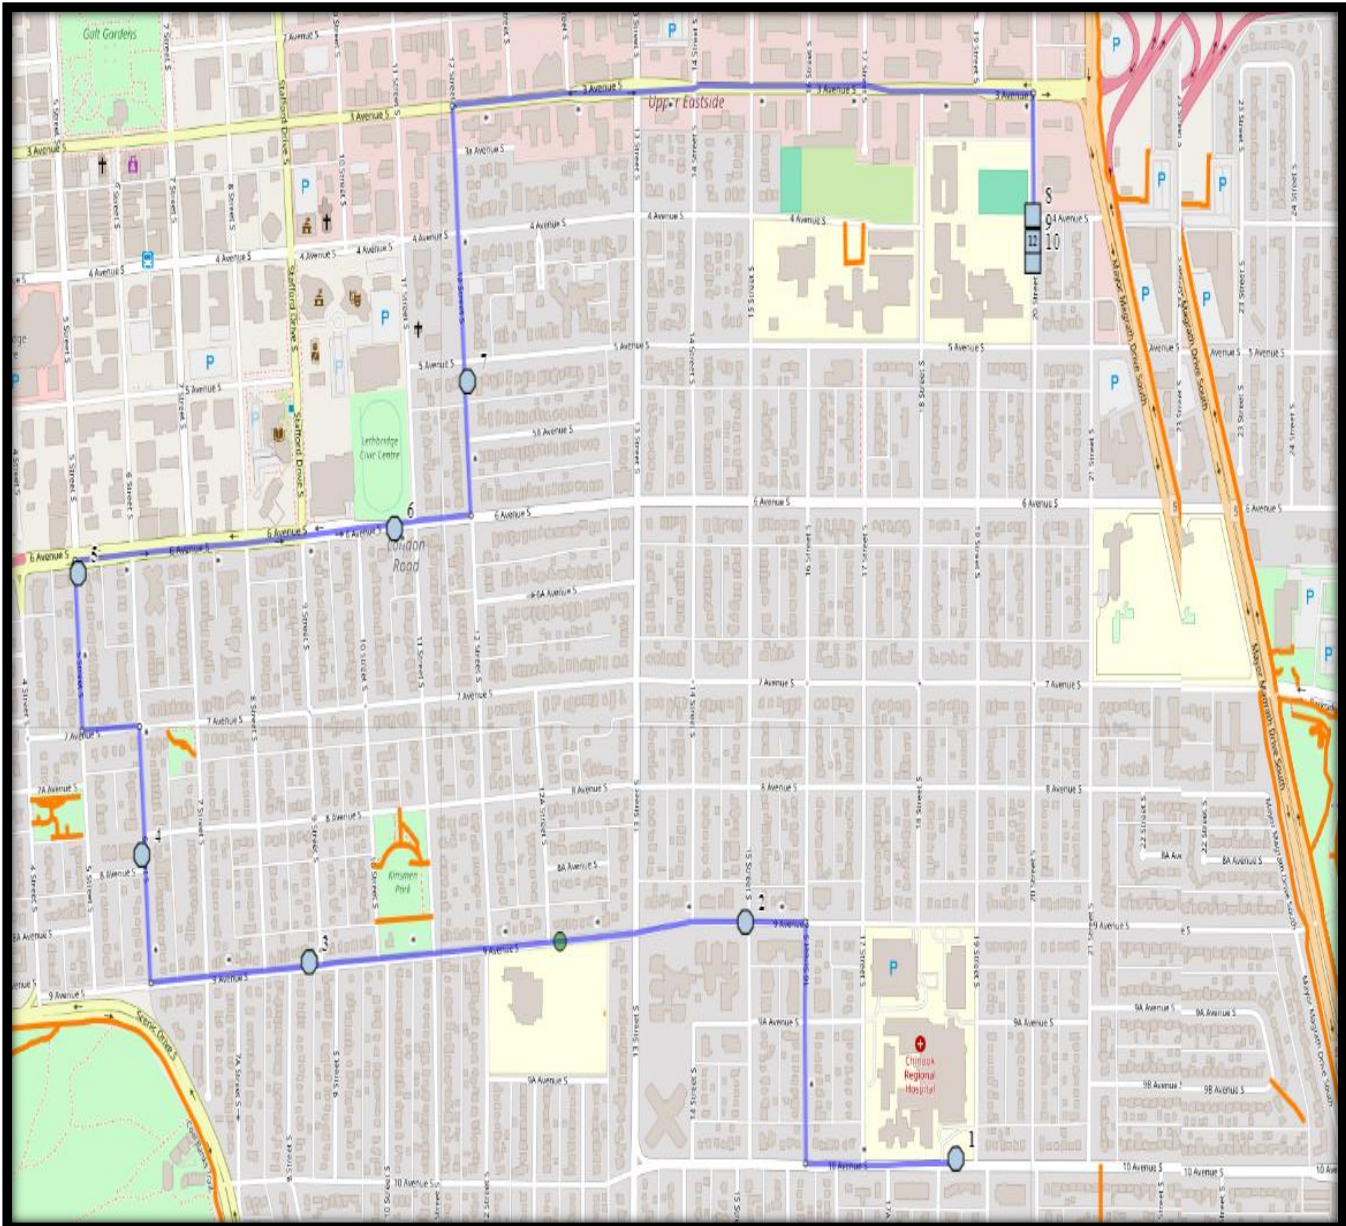

CFM S4

REVISED: November 25, 2024

EFFECTIVE: November 27, 2024

PM Route Same Direction as AM

Catholic Central High East – 405 18 Street South – (403) 327-4596

St. Francis Middle School – 333 18 Street South – (403) 327-3402

Ecole St. Mary's – 422 20 Street South – (403) 327-3098

Please arrive 10 minutes before scheduled pick up and drop off times. Times shown may vary due to weather & traffic conditions.
Bus routes and maps are subject to change. For the most up-to-date version, visit www.southland.ca/lethbridge.