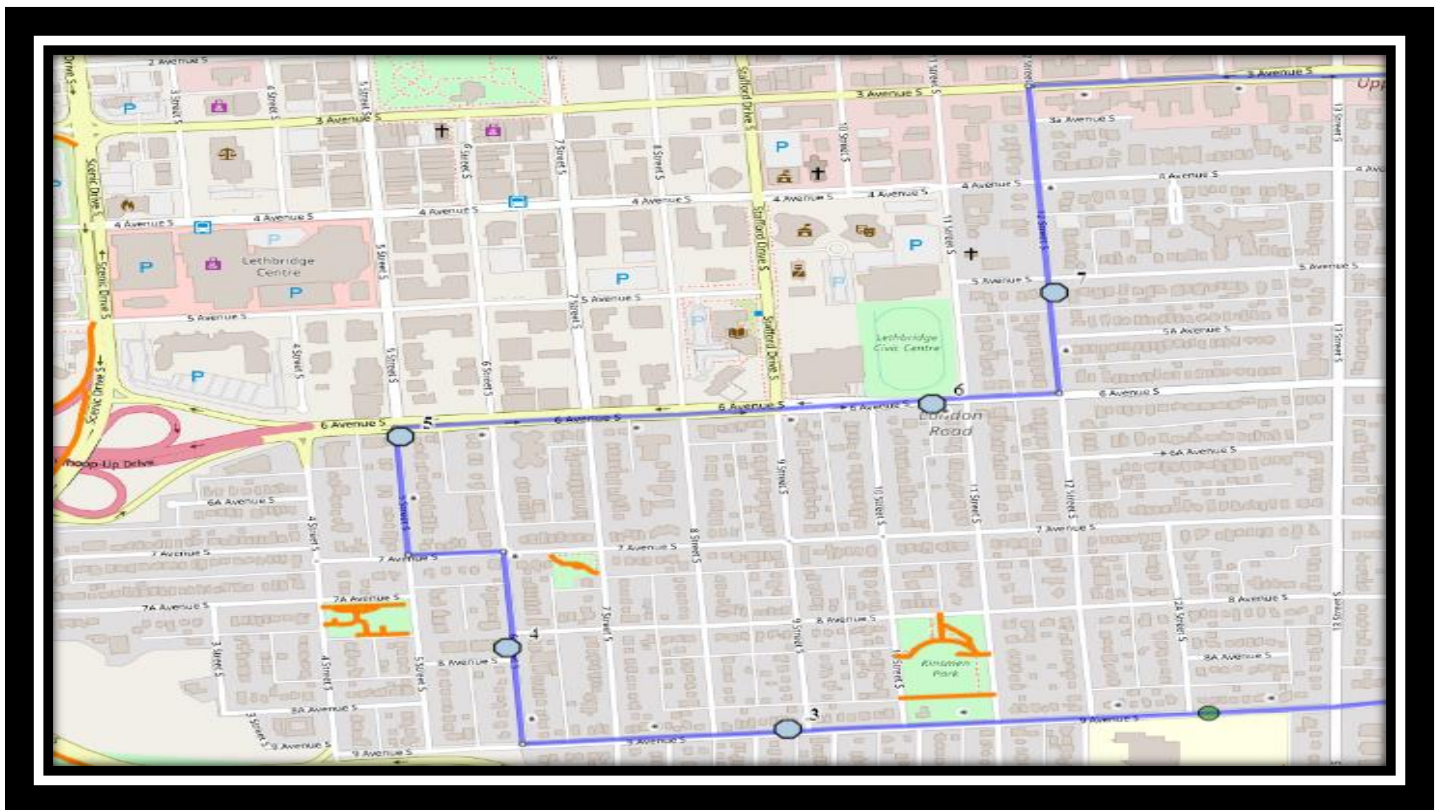

CFM S4

REVISED: November 25, 2024

EFFECTIVE: November 27, 2024

Catholic Central High East – 405 18 Street South – (403) 327-4596

St. Francis Middle School – 333 18 Street South – (403) 327-3402

Ecole St. Mary’s – 422 20 Street South – (403) 327-3098

Please arrive 10 minutes before scheduled pick up and drop off times. Times shown may vary due to weather & traffic conditions.
Bus routes and maps are subject to change. For the most up-to-date version, visit www.southland.ca/lethbridge.