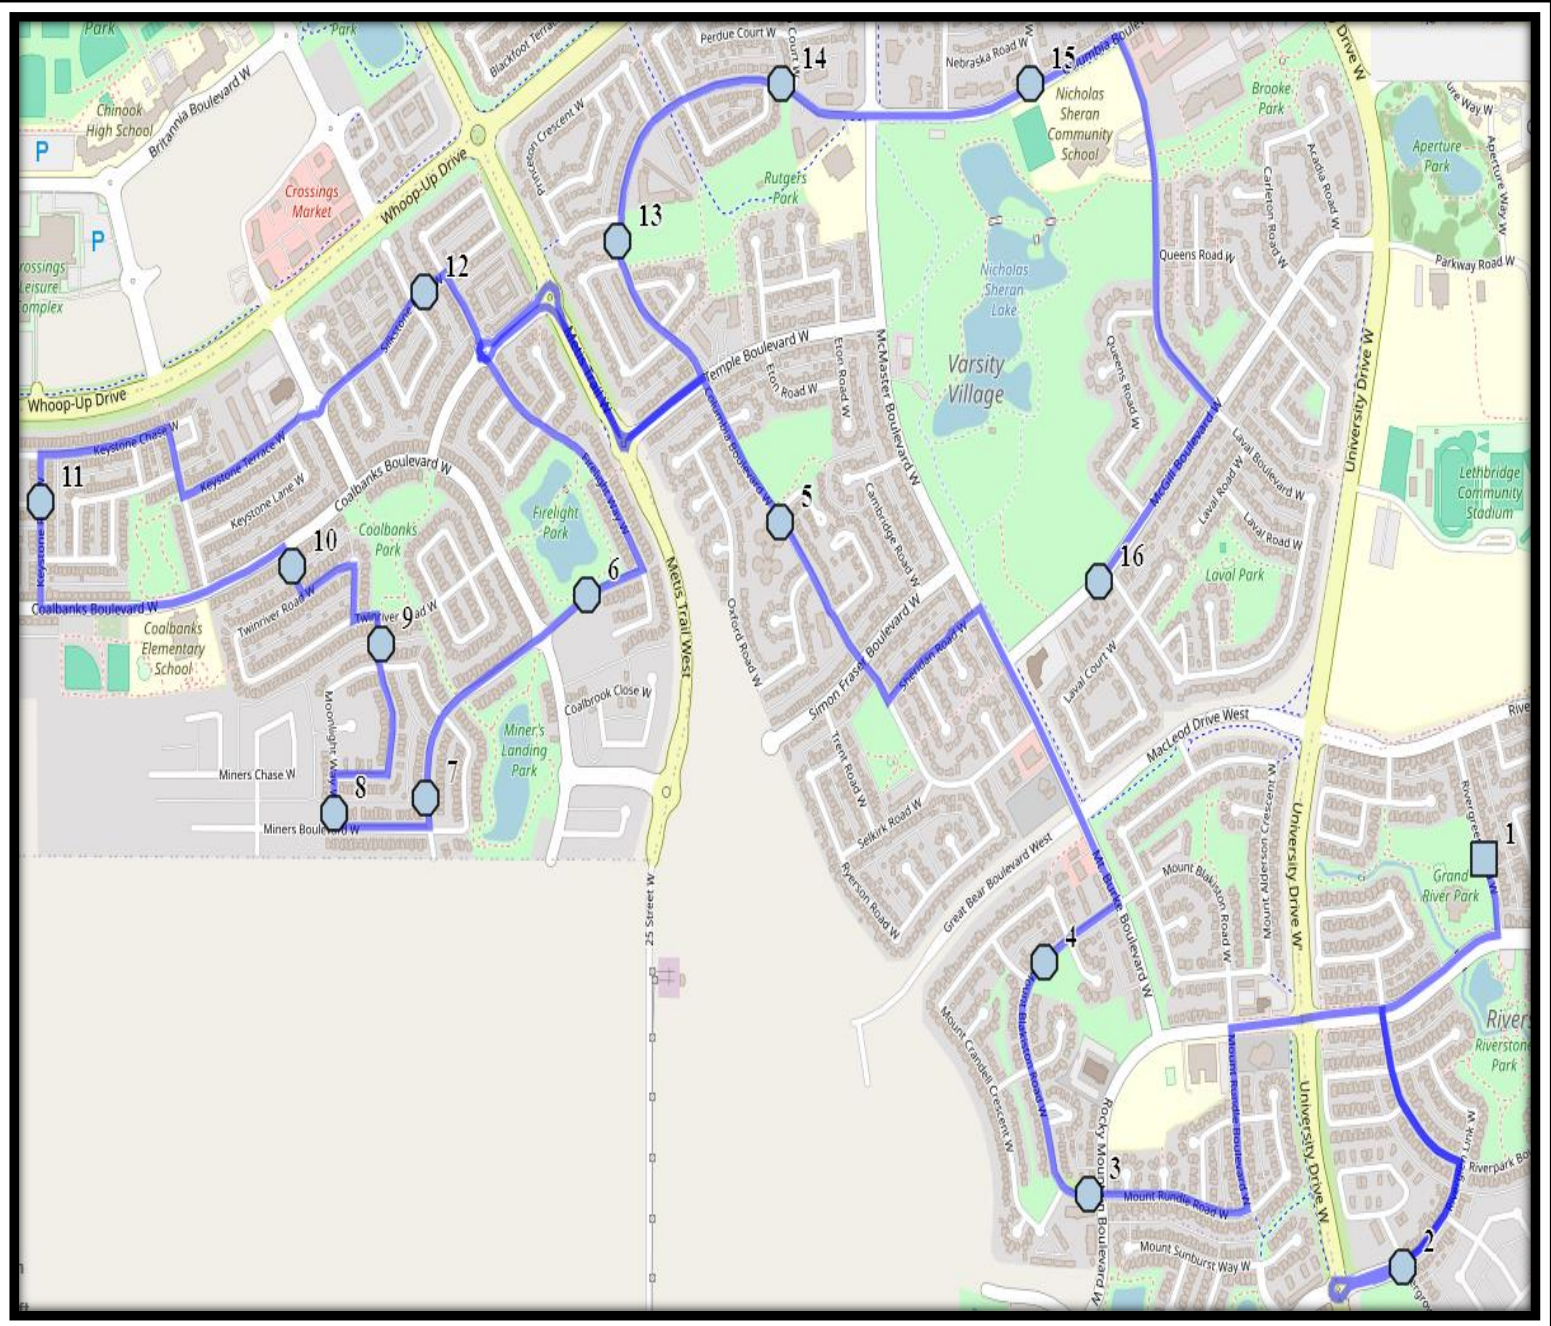

St. Pats W2

REVISED: November 22, 2024

EFFECTIVE: November 25, 2024

PM Route

St. Patrick Fine Arts – 80 Rivergreen Road West – (403) 327-4386

Please arrive 10 minutes before scheduled pick up and drop off times. Times shown may vary due to weather & traffic conditions.
Bus routes and maps are subject to change. For the most up-to-date version, visit www.southland.ca/lethbridge.