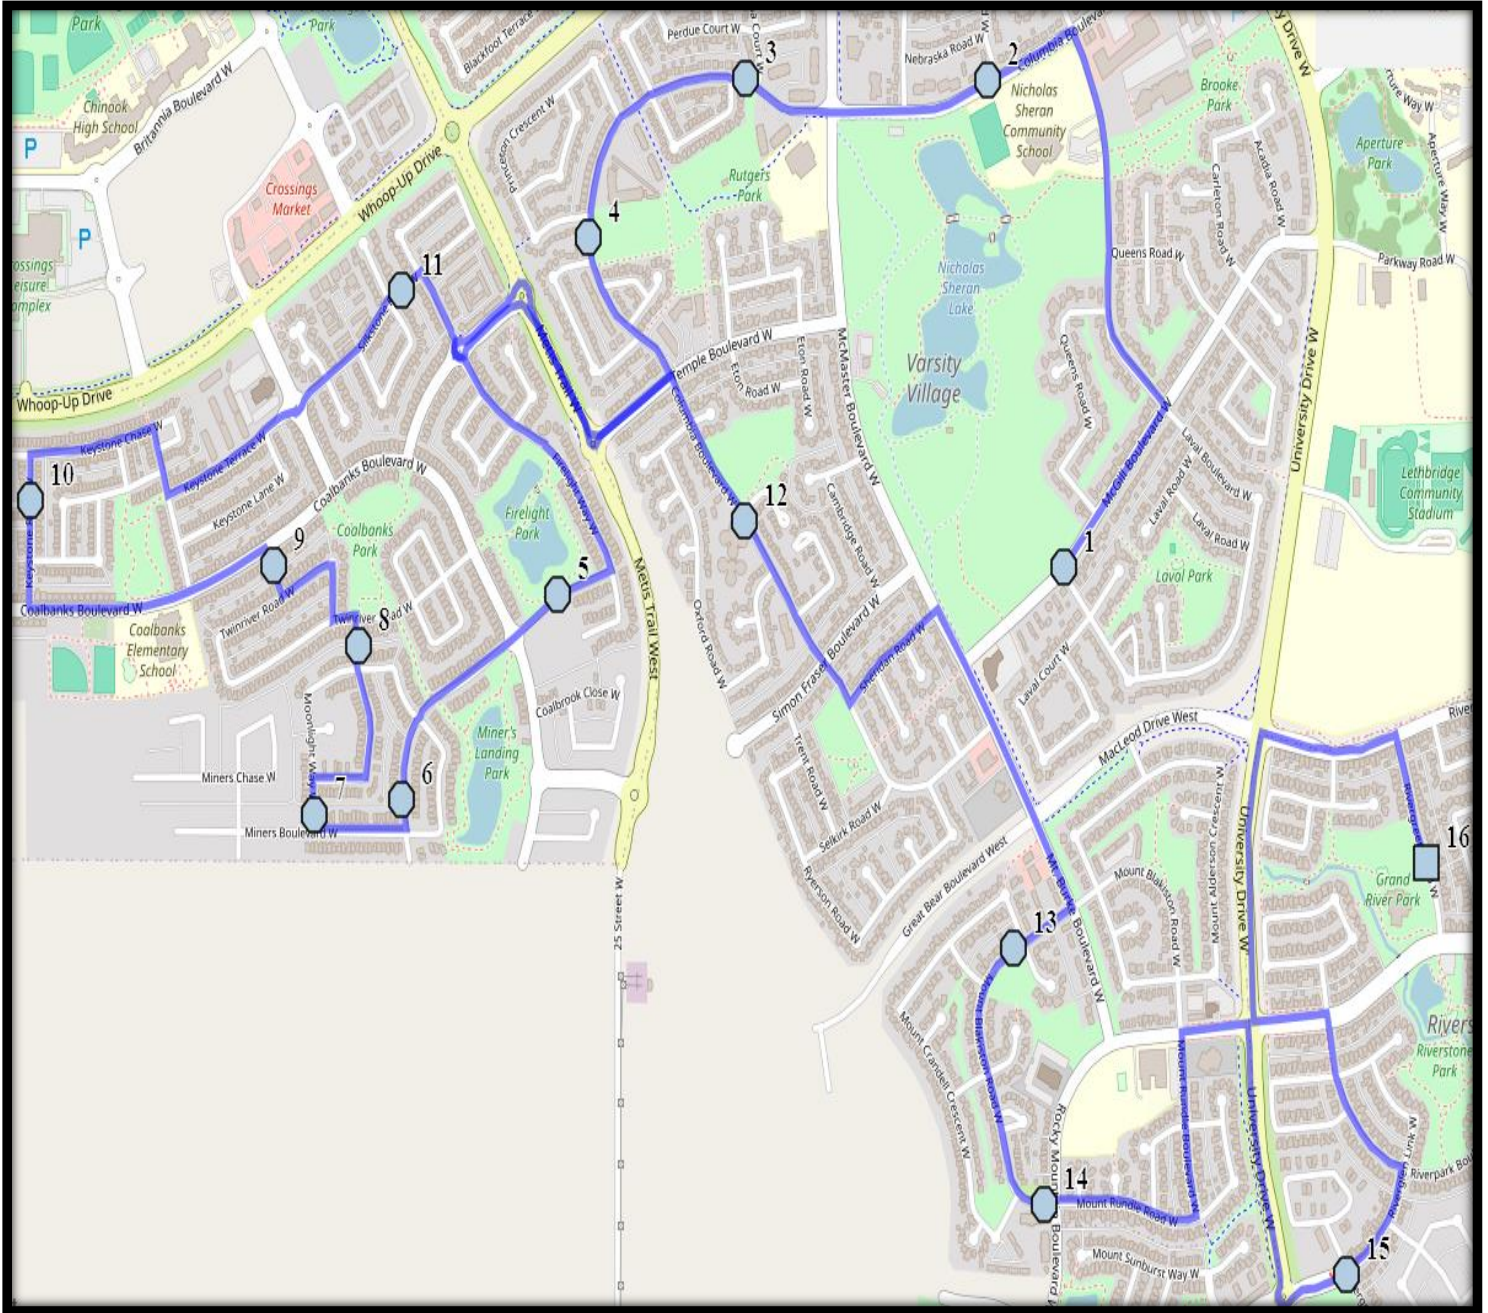

St. Pats W2

REVISED: November 22, 2024

EFFECTIVE: November 25, 2024

AM route – PM route alternate stop order (see page 3)

St. Patrick Fine Arts – 80 Rivergreen Road West – (403) 327-4386

Please arrive 10 minutes before scheduled pick and drop off times. Times shown may vary due to weather & traffic conditions.
Bus routes and maps are subject to change. For the most up-to-date version, visit www.southland.ca/lethbridge.

#3 - 7:59 AM - Columbia Blvd West Westbound - west of Pensacola before alley

#4 - 8:00 AM - Columbia Blvd West Southbound - north of Rutgers

#5 - 8:03 AM - Firelight Way West - east of Coalbanks Blvd at park entrance