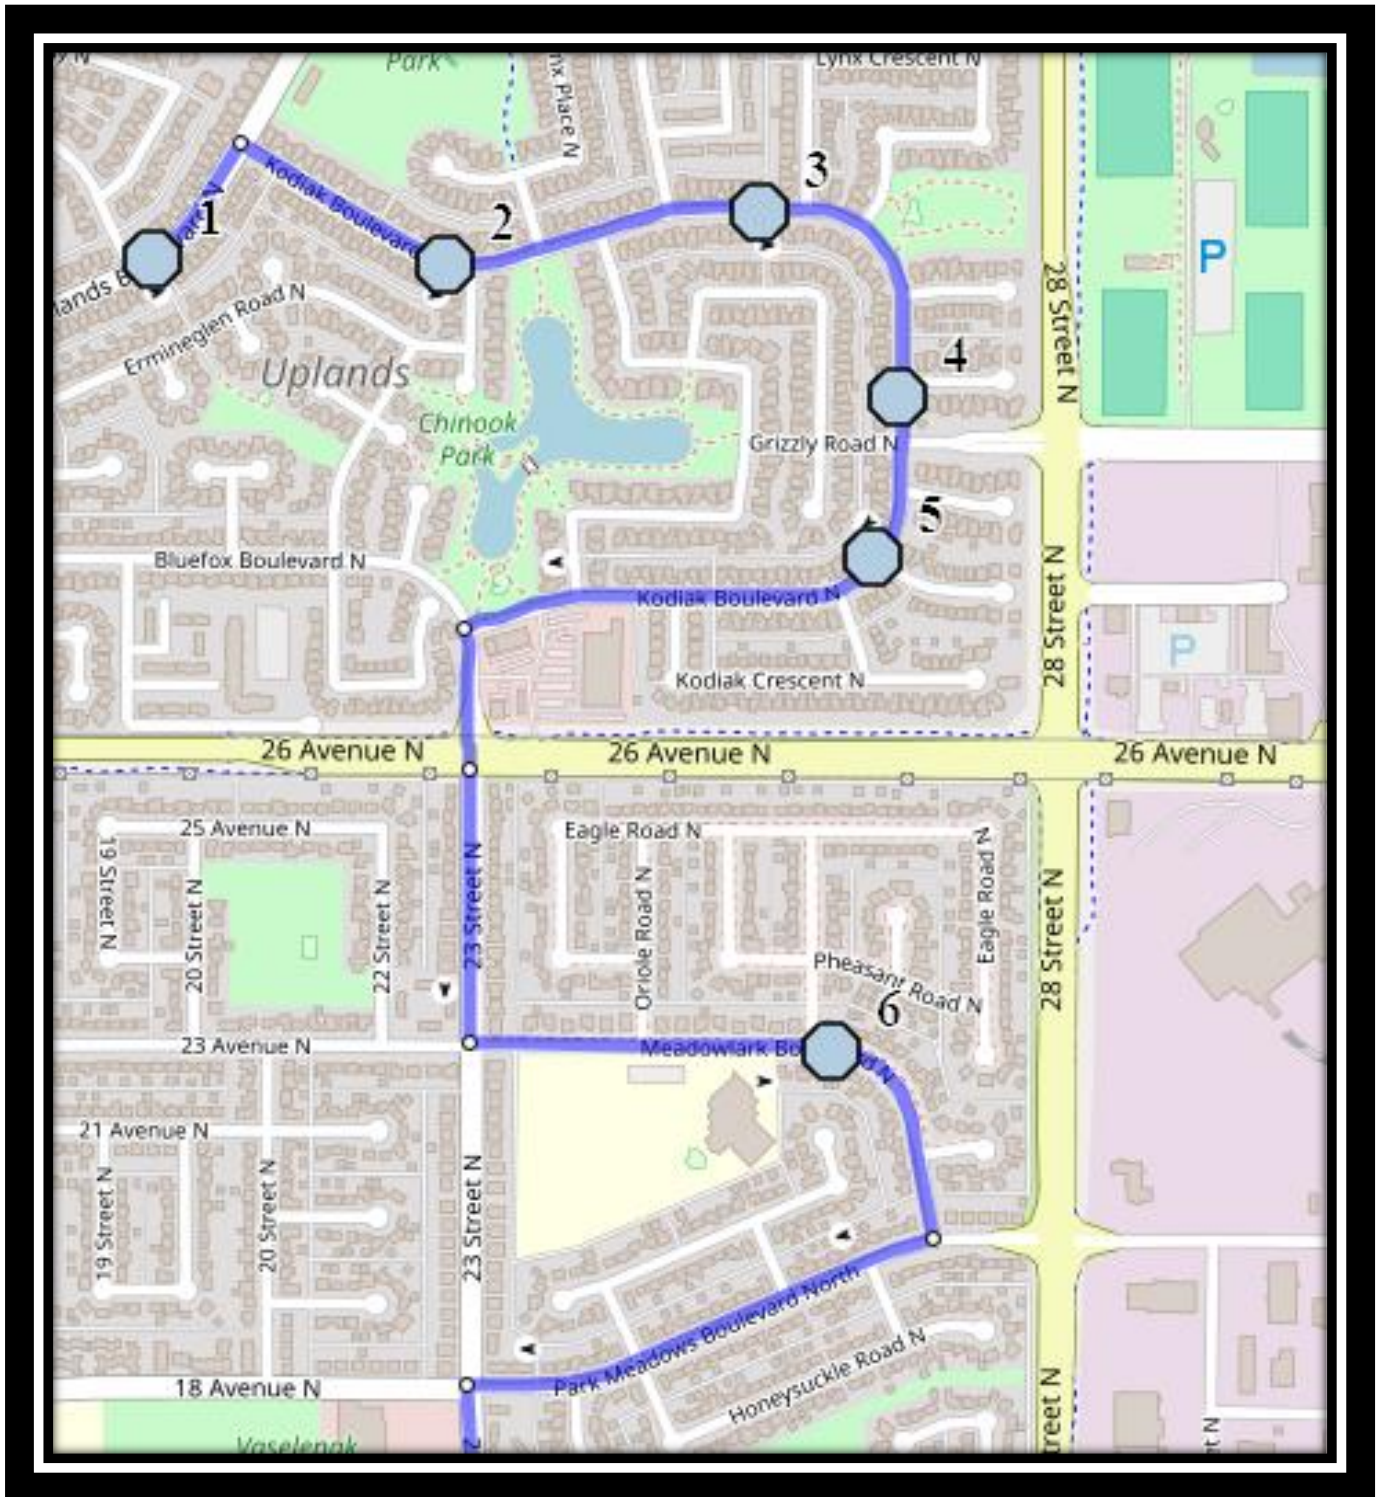

Wilson N4

REVISED: November 28, 2024

EFFECTIVE: December 2, 2024

PM Route same direction as AM

Wilson Middle School – 2003 9 Ave North – (403) 329-3144

Please arrive 10 minutes before scheduled pick up and drop off times. Times shown may vary due to weather & traffic conditions.
Bus routes and maps are subject to change. For the most up-to-date version, visit www.southland.ca/lethbridge.

Wilson N4

REVISED: November 28, 2024

EFFECTIVE: December 2, 2024

Monday to Friday

#1 - 7:25 AM - Uplands Blvd North Northbound - north of Cougar Rd at walkway

#2 - 7:27 AM - Kodiak Blvd North Eastbound - west of Ermineglen at mailboxes

#3 - 7:29 AM - Kodiak Blvd North -east of Lynx Rd at mailboxes

#4 - 7:31 AM - Kodiak Blvd North Southbound - north of Grizzly at lamp post with box

#5 - 7:33 AM - Kodiak Blvd North Westbound - at Kodiak PI road sign

#3 - 3:04 PM - Kodiak Blvd North Eastbound - west of Ermineglen at mailboxes

#4 - 3:06 PM - Kodiak Blvd North -east of Lynx Rd at mailboxes

#5 - 3:08 PM - Kodiak Blvd North Southbound - north of Grizzly at lamp post with box