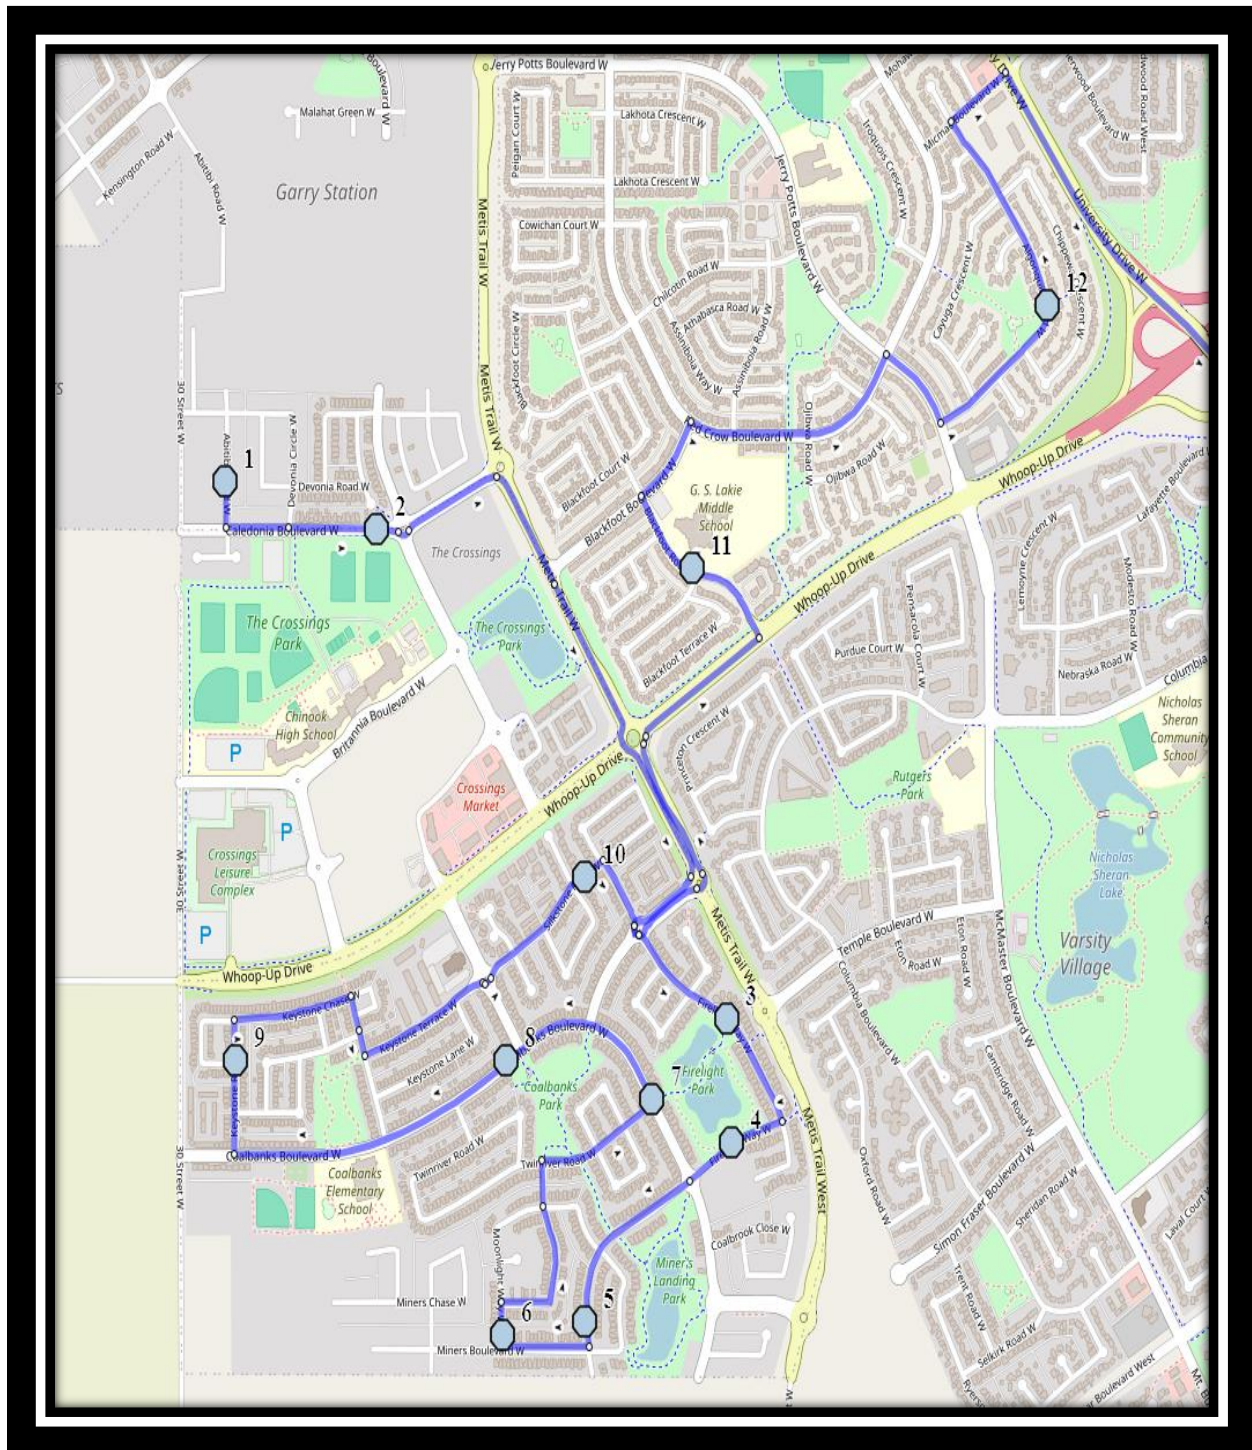

# Davidson/Bawden W2

REVISED: December 11, 2024

EFFECTIVE: December 13, 2024

**AM Route / PM Route same direction**

**Ecole Agnes Davidson – 2103 20 Street South – (403) 328-5153**

**Fleetwood Bawden – 1222 9 Ave. South – (403) 327-5818**